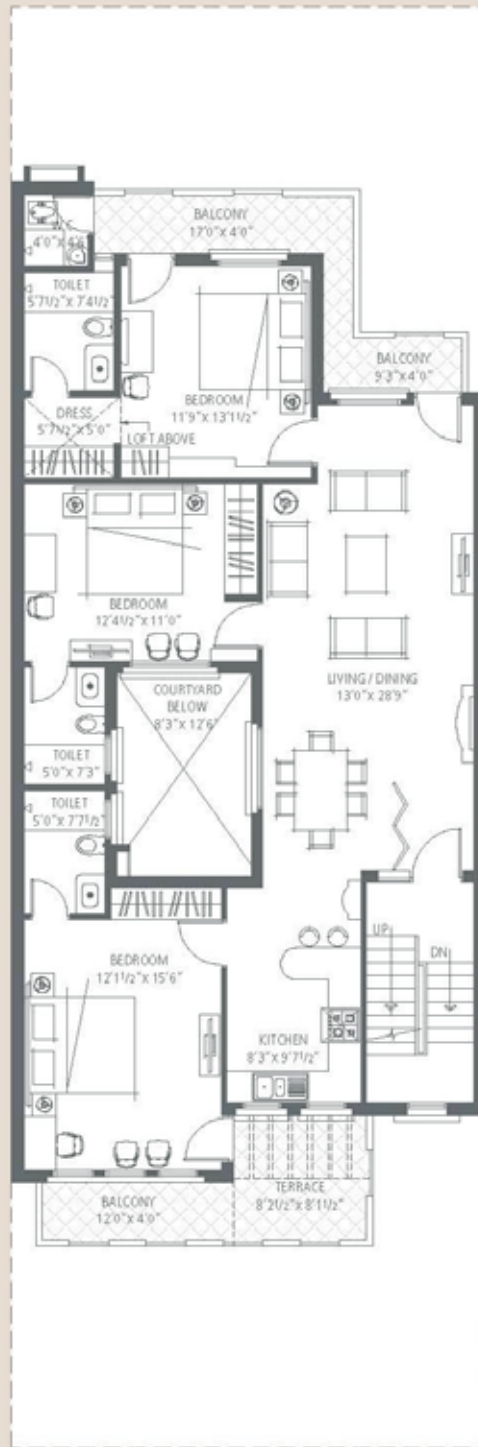

# Villa Floor - Mediterranean (Type A)

3 Bedroom, 3 Bathroom and Maid's Bathroom

Ground Floor

Area: 1502 Sq. Ft.

# Villa Floor - Mediterranean (Type A)

3 Bedroom, 3 Bathroom and Maid's Bathroom

First Floor

Area: 1524 Sq. Ft.

# Villa Floor - Mediterranean (Type B)

3 Bedrooms, 2 Bathrooms and Master Bathroom

Second Floor

Area: 1443 Sq. Ft.