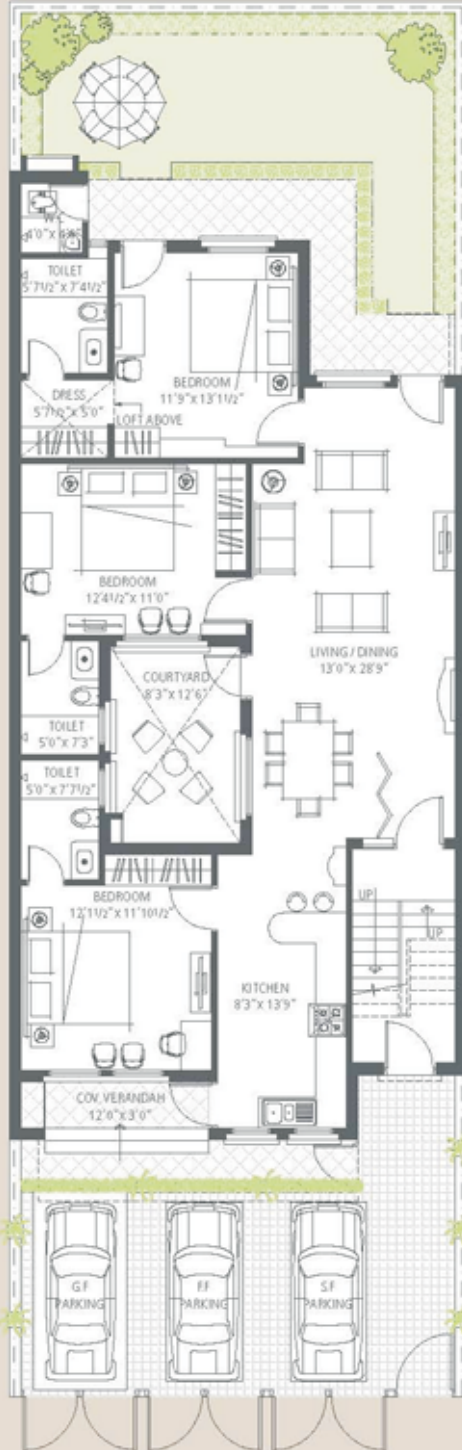

# Villa Floor - Mediterranean (Type A)

3 Bedroom, 3 Bathroom and Maid's Bathroom

Ground Floor

Area: 1502 Sq. Ft.

# Villa Floor - Mediterranean (Type A)

3 Bedroom, 3 Bathroom and Maid's Bathroom

First Floor

Area: 1524 Sq. Ft.

# Villa Floor - Mediterranean (Type B)

3 Bedrooms, 2 Bathrooms and Master Bathroom

Second Floor

Area: 1443 Sq. Ft.